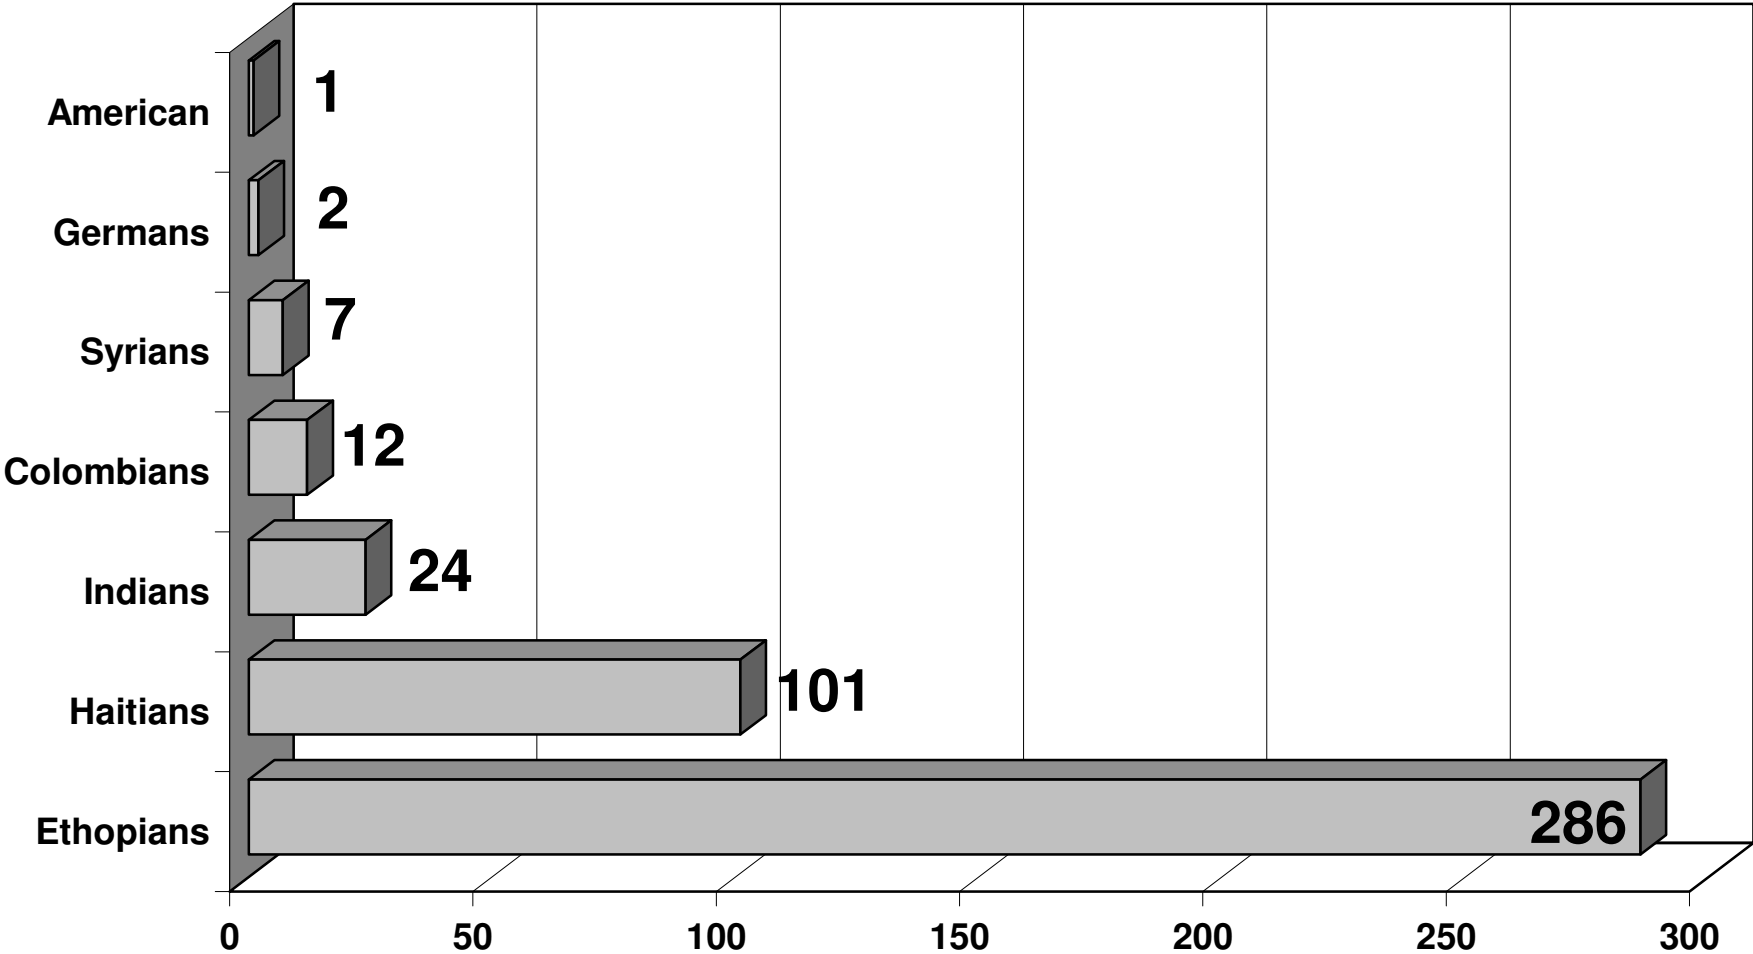

The average American uses as much energy as:

Americans = 5% of world population = 23% of world energy use!

From U.S. Department of Energy, Energy Information Agency, 2007